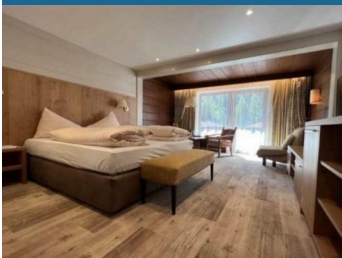

### 3 Double Rooms

All our rooms are furnished in Alpine style.

- \* Phone, radio, safe, cable TV, WiFi
- \* bad, Wc, hair dryer
- \* table and fridge
- \* bathrobe

Arrival from 09.12.2026 to 13.12.2026

Quantity	Description	Price per Person / Night	Total
6	Double room incl. breakfast	€ 180,00	€ 4.320,00

All our rooms are furnished in Alpine style.

- \* Phone, radio, safe, cable TV, WiFi
- \* bathroom, wc, hair dryer
- \* table and fridge
- \* bathrobe

Arrival from 09.12.2026 to 13.12.2026

Quantity	Description	Price per Person / Night	Total
5	Single room incl. breakfast	€ 180,00	€ 3.600,00
11	Ortstaxe	€ 5,00	€ 220,00